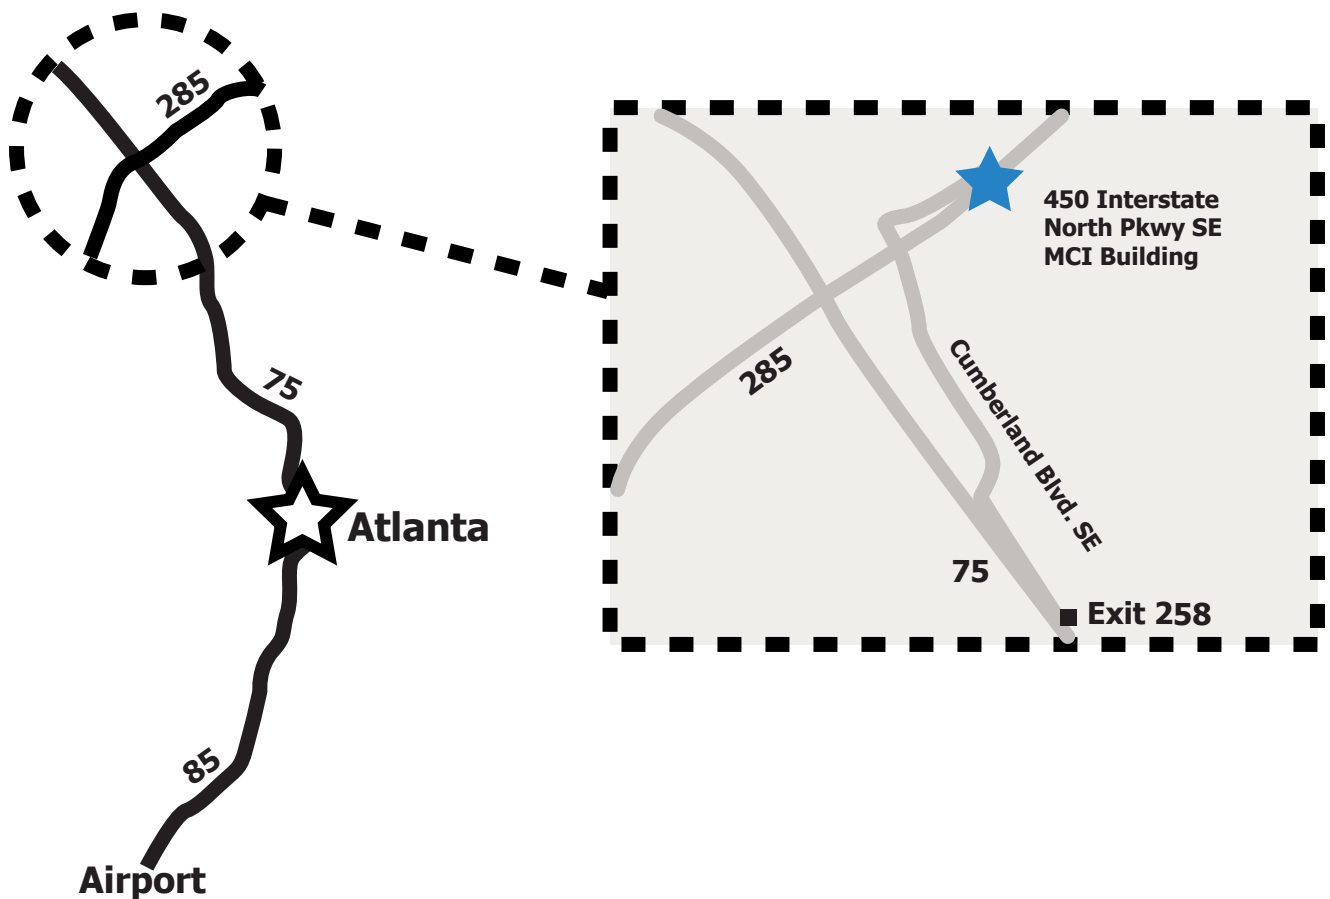

CRC Colocation Facility Directions

From Hartsfield Intl. Airport

Start out going South-West on Car Rental Row/Rd toward Auto Port Drive. Turn left onto Auto Port Drive. Turn slight right onto S terminal parkway. Turn slight right onto Airport Blvd. Turn right onto Riverdale Rd/GA-139. Merge onto I-85 North for just over 13 miles. Merge onto I-75 N/GA-401 North toward Marietta/Chattanooga for just over 7 miles. Take the Cumberland Boulevard Exit #258. Turn right onto Cumberland Boulevard SE. Cumberland Boulevard SE becomes Akers Mill Road SE. Stay straight to go onto Cumberland Boulevard SE. Turn right onto Interstate North Parkway SE. Colocation facility is the MCI building at 450 Interstate North Parkway SE, and requires authorized access.